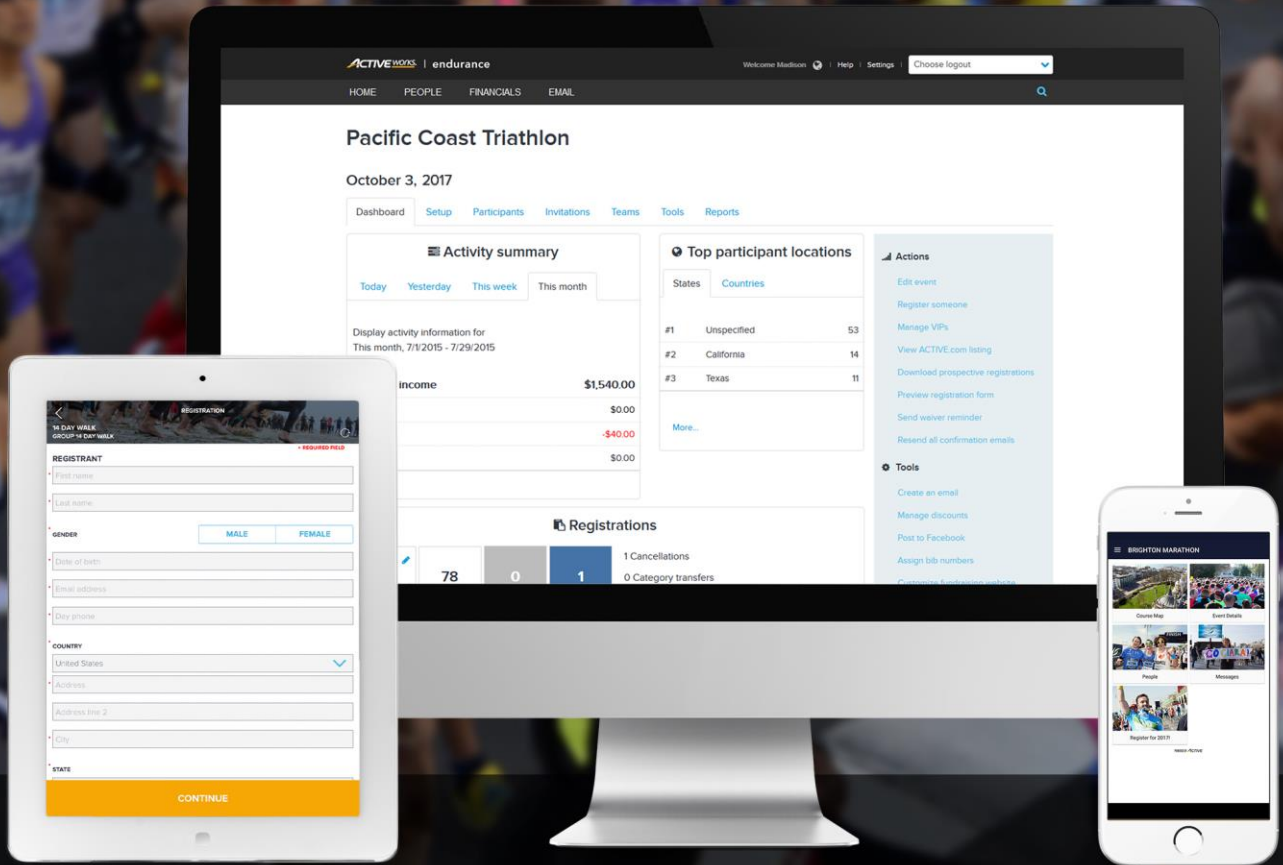

Product Release Notes for ACTIVEWorks – Mar 12, 2025

Table of Contents

Customizing templates for CUI events registration formsError! Bookmark not defined.

Email Validation

Our new email validation feature enhances the sign-up experience by ensuring users enter a valid email before completing registration. This reduces fake or mistyped emails, leading to high quality data, improved deliverability, and fewer failed logins. Check out our [demo video](#)!

A screenshot of the Passport sign-up form. At the top is the Passport logo. Below it is the heading "Sign up". The form has a label "Email address *" above a text input field containing "testemail@gmial.com". Below the input field is a yellow warning box with a triangle icon and the text: "It looks like there might be a typo in your email address. Could you double check if it's typed correctly? If there are no issues, please continue with your registration." Below the warning box is a large orange button labeled "Next". At the bottom of the form, it says "Already have an account? [Sign in](#)" followed by "OR" and a horizontal line.