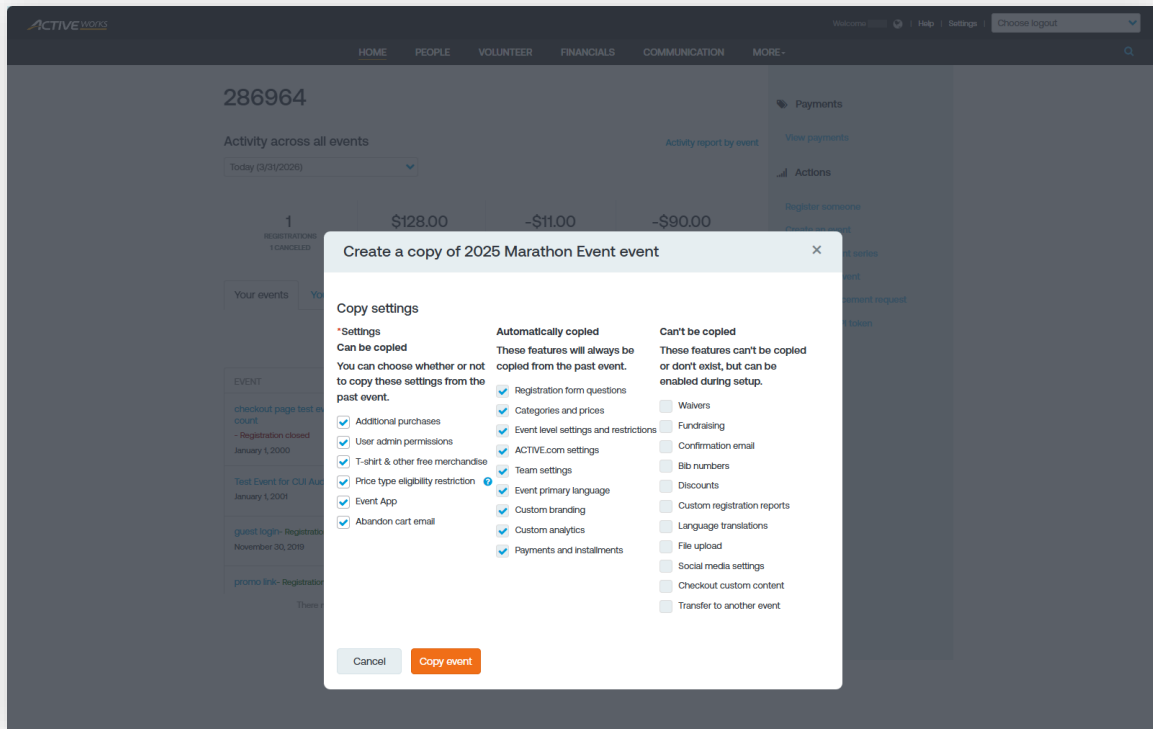

Tue Apr 7, 2026

Product Release Notes for ACTIVEWorks – Apr 7, 2026

Table of Contents

Abandon cart email copied with event duplication	2
Address auto-complete in the AWE CUI	2

Abandon cart email copied with event duplication

When a staff user copies an existing event, the system now also copies the Abandon cart email content and settings from the original event if the AUI > **Copy settings** > **Settings Can be copied** > **Abandon cart email** checkbox is selected.

Address auto-complete in the AWE CUI

Entering addresses in the AWE CUI is now faster and more convenient with address auto-complete. Users can begin typing a few letters and instantly see the suggested match. Selecting a suggestion automatically completes the full address.