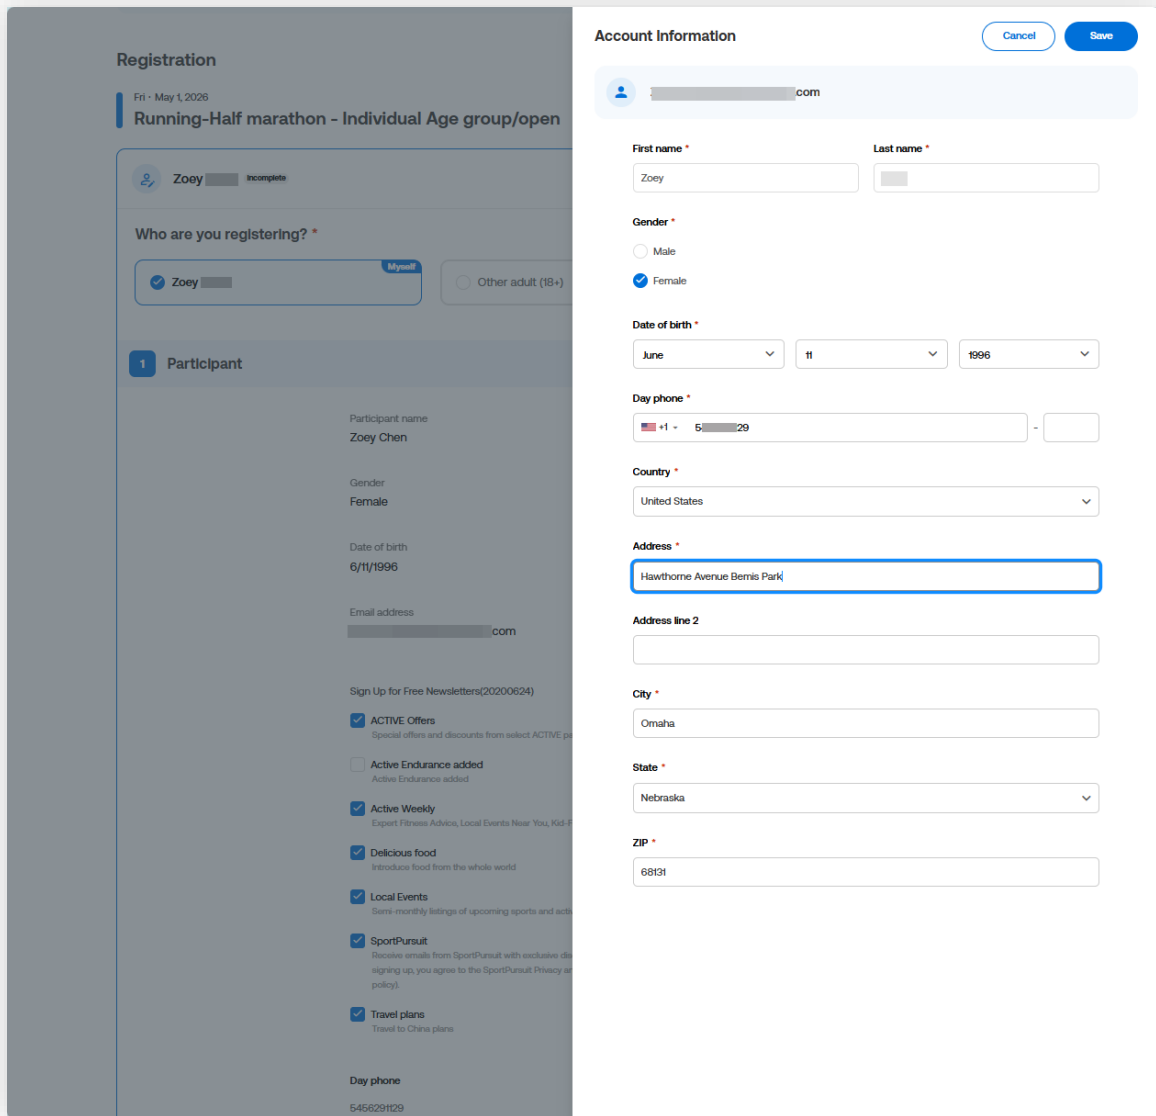

Address auto-complete is available for:

- Default address question
- Shipping address
- Billing address